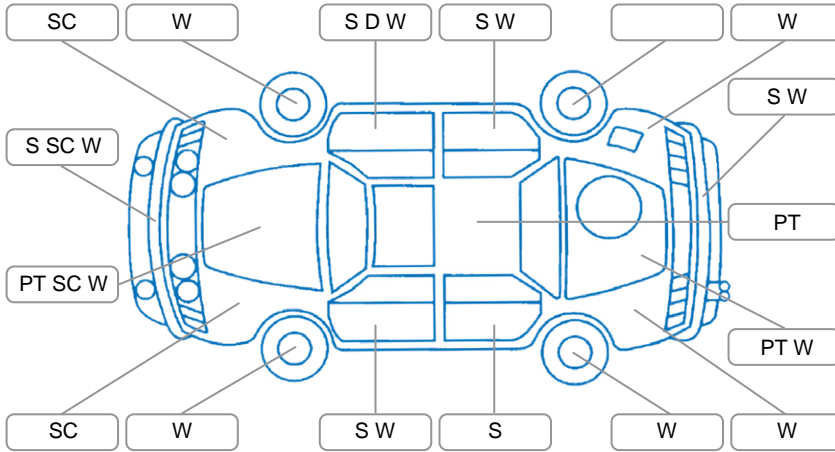

Report ID:	28,238,143	Version:	1
Created:	11 Jun 2026		

Make:	Ford	Model:	Falcon
Body Style:	Sedan	Year:	2004
Rego No.:	DSY7	Rego Expiry:	23 Aug 2026
WoF Expiry:	06 Mar 2027	Odometer:	247,906 Kms
Good No.:	28238143	VIN:	6FPAAAJGSW3P57830
Next Service:	unknown	Service History:	No

Key

S = Scratch R = Rust C = Crack * = Decals W = Significant scuffs
 D = Dent PT = Paint defect P = Pin dent SC = Stone Chips

Note: some defects and blemishes may not be displayed in the diagram

Body Inspection Comments

Bonnet and boot stays worn
 Windscreen chips
 Undertray damage

Conditions During Body Inspection Dry

Under Carriage and Under Bonnet Inspection Comments

Oil leaks around diff
 Low engine oil level, needs service

Interior Comments

Seats:	drivers seat worn
Carpets:	Good
Panels:	hood lining loose
Dashboard:	Good

General Comments

Road Conditions During Test Drive Dry

Engine Timing Mechanism Timing Chain

Evidence of Cam Belt Replacement Yes No Kms