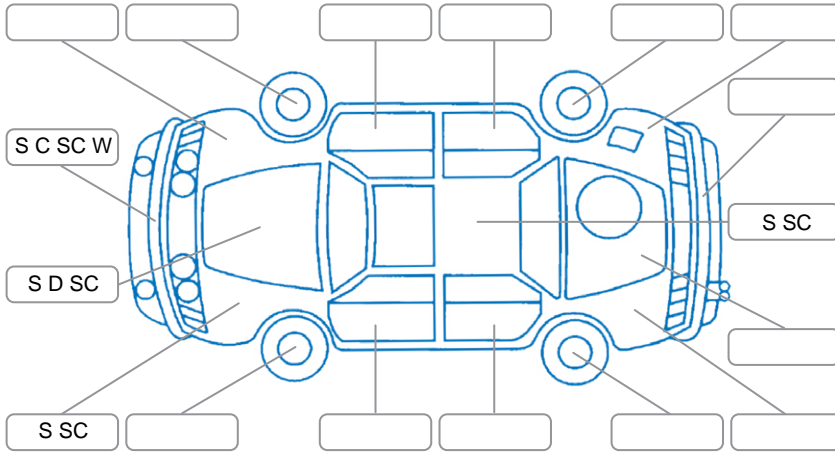

Report ID:	28,238,136	Version:	2
Created:	19 Jun 2026		

Make:	Subaru	Model:	Outback
Body Style:	SUV	Year:	2007
Rego No.:	LUL805	Rego Expiry:	30 Jun 2027
WoF Expiry:	29 Jun 2027	Odometer:	209,965 Kms
Good No.:	28238136	VIN:	JF2BP9KLA7G053826
Next Service:	209955	Service History:	Yes

Key

S = Scratch R = Rust C = Crack * = Decals W = Significant scuffs
 D = Dent PT = Paint defect P = Pin dent SC = Stone Chips

Note: some defects and blemishes may not be displayed in the diagram

Body Inspection Comments

Front bumper poor fit. Scratches dented scuffs stone chips in multiple areas

Conditions During Body Inspection

Dry

Under Carriage and Under Bonnet Inspection Comments

Battery passed.

Interior Comments

Seats:	Average
Carpets:	Average
Panels:	scratches
Dashboard:	cracked