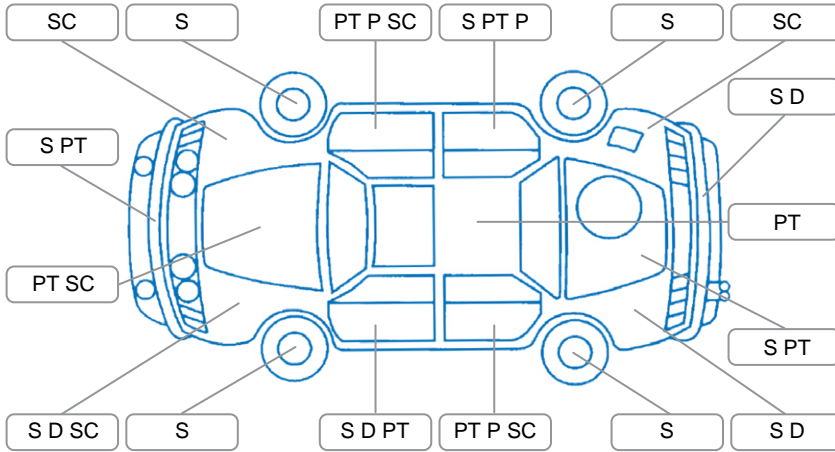

Report ID:	28,237,961	Version:	1
Created:	08 Jun 2026		

Make:	Toyota	Model:	Vitz
Body Style:	Hatchback	Year:	2005
Rego No.:	JPJ622	Rego Expiry:	26 Jan 2027
WoF Expiry:	23 Jan 2027	Odometer:	218,698 Kms
Good No.:	28237961	VIN:	7AT0H63EX15031831
Next Service:	230000 Kms	Service History:	No

### Key

S = Scratch    R = Rust    C = Crack    \* = Decals    W = Significant scuffs  
 D = Dent    PT = Paint defect    P = Pin dent    SC = Stone Chips

Note: some defects and blemishes may not be displayed in the diagram