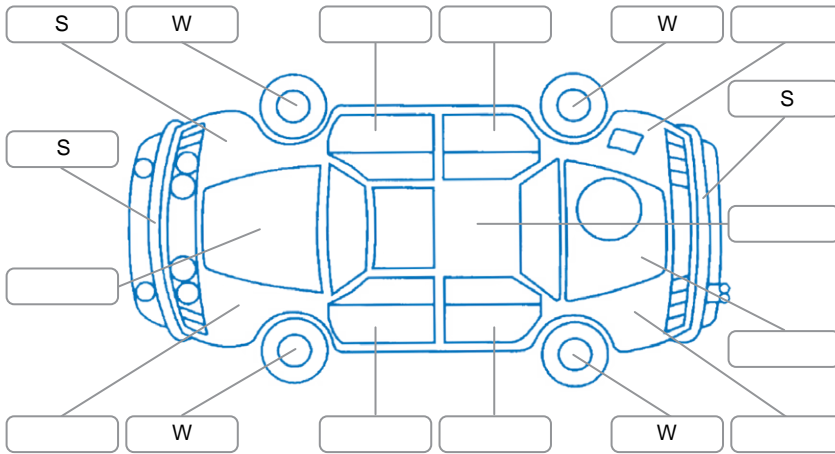

Key
 S = Scratch R = Rust C = Crack * = Decals W = Significant scuffs
 D = Dent PT = Paint defect P = Pin dent SC = Stone Chips

Note: some defects and blemishes may not be displayed in the diagram

Body Inspection Comments

Conditions During Body Inspection: Dry Wet

Under Carriage and Under Bonnet Inspection Comments

Interior Comments

Seats:	Good
Carpets:	Good
Panels:	Good
Dashboard:	Good

General Comments

Road Conditions During Test Drive	Wet	
Engine Timing Mechanism	Timing Chain	
Evidence of Cam Belt Replacement	<input type="checkbox"/> Yes <input type="checkbox"/> No	Kms
Inspected by:	Marlon Espena	
Published by:	Henry Manders	
Inspection Date:	10 Jun 2026	