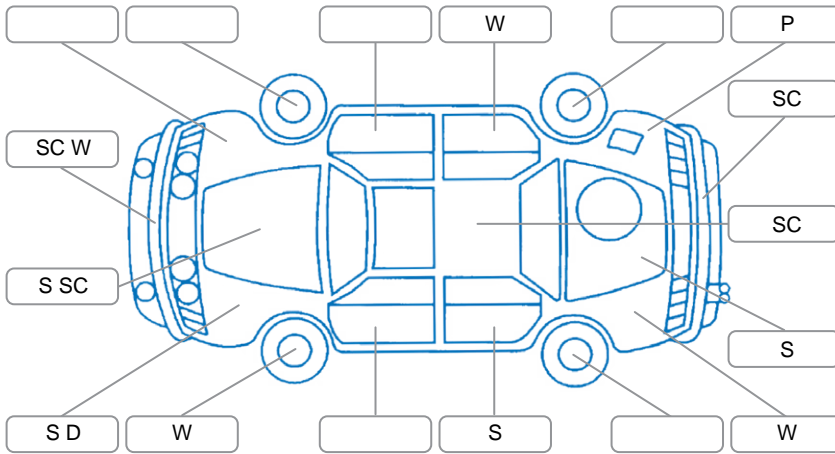

Report ID:	28,237,758	Version:	2
Created:	29 Jun 2026		

Make:	Hyundai	Model:	Tucson
Body Style:	SUV	Year:	2019
Rego No.:	MGA103	Rego Expiry:	27 Aug 2026
WoF Expiry:	26 Jun 2027	Odometer:	94,922 Kms
Good No.:	28237758	VIN:	TMAJ2813MKJ831900
Next Service:	101,000km	Service History:	Yes

Key

S = Scratch R = Rust C = Crack * = Decals W = Significant scuffs
 D = Dent PT = Paint defect P = Pin dent SC = Stone Chips

Note: some defects and blemishes may not be displayed in the diagram

Body Inspection Comments

Conditions During Body Inspection: Dry

Under Carriage and Under Bonnet Inspection Comments

Front wheel drive

Interior Comments

Seats:	Good
Carpets:	Good
Panels:	Good
Dashboard:	Good

General Comments

Road Conditions During Test Drive	Dry		
Engine Timing Mechanism	Timing Chain		
Evidence of Cam Belt Replacement	<input type="checkbox"/> Yes	<input type="checkbox"/> No	Kms
Inspected by:	Rowan Fey		
Published by:	Gabriel Peixoto		
Inspection Date:	08 Jun 2026		