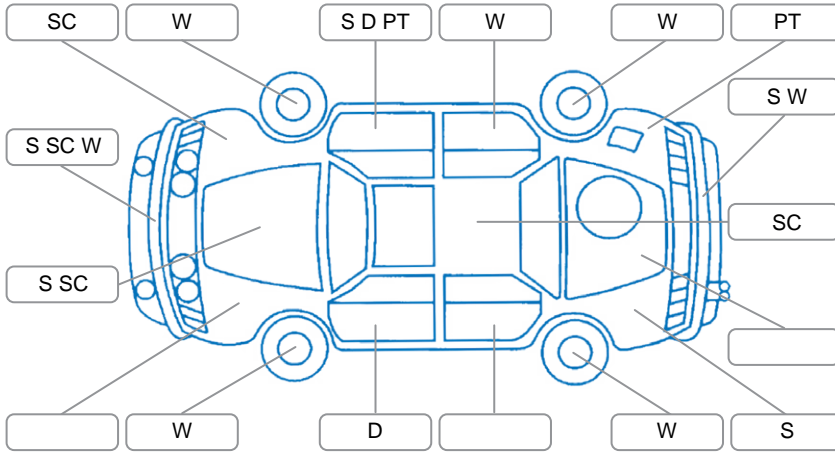

Report ID:	28,237,727	Version:	3
Created:	30 Jun 2026		

Make:	Toyota	Model:	Vitz
Body Style:	Hatchback	Year:	2005
Rego No.:	HPW354	Rego Expiry:	18 Jul 2026
WoF Expiry:	23 Aug 2026	Odometer:	195,158 Kms
Good No.:	28237727	VIN:	7AT0H63EX14002802
Next Service:	210,000	Service History:	No

Key

S = Scratch R = Rust C = Crack * = Decals W = Significant scuffs
 D = Dent PT = Paint defect P = Pin dent SC = Stone Chips

Note: some defects and blemishes may not be displayed in the diagram

Body Inspection Comments

Windscreen stone chips

Conditions During Body Inspection

Dry

Under Carriage and Under Bonnet Inspection Comments

Engine oil leak
 Underbody surface rust
 Front wheel drive
 Low on engine oil

Interior Comments