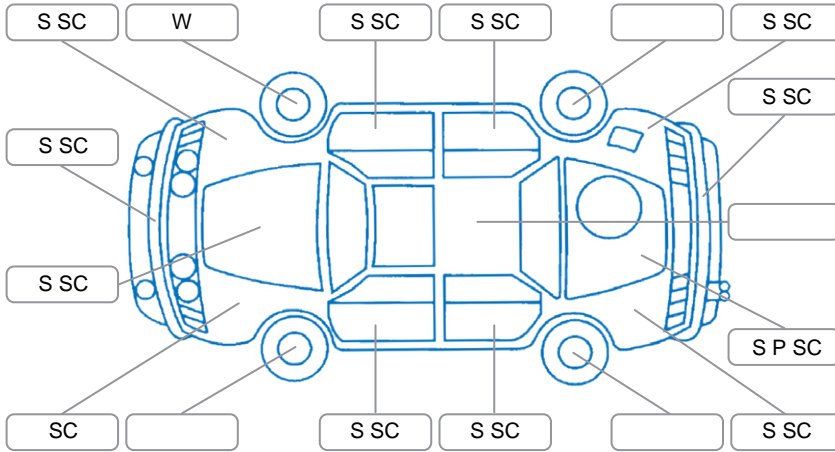

Report ID:	28,237,696	Version:	4
Created:	09 Jun 2026		

Make:	Subaru	Model:	Legacy
Body Style:	Wagon	Year:	2012
Rego No.:	QSL204	Rego Expiry:	31 Jul 2026
WoF Expiry:	18 Jun 2027	Odometer:	158,382 Kms
Good No.:	28237696	VIN:	7AT0GF0BX24072992
Next Service:	168000	Service History:	No

Key
 S = Scratch R = Rust C = Crack * = Decals W = Significant scuffs
 D = Dent PT = Paint defect P = Pin dent SC = Stone Chips

Note: some defects and blemishes may not be displayed in the diagram

Body Inspection Comments

Conditions During Body Inspection	Wet
-----------------------------------	-----

Under Carriage and Under Bonnet Inspection Comments

All wheel drive/

Interior Comments

Seats:	front seats back lower cloth falling off
Carpets:	Average
Panels:	scratch marks
Dashboard:	Average