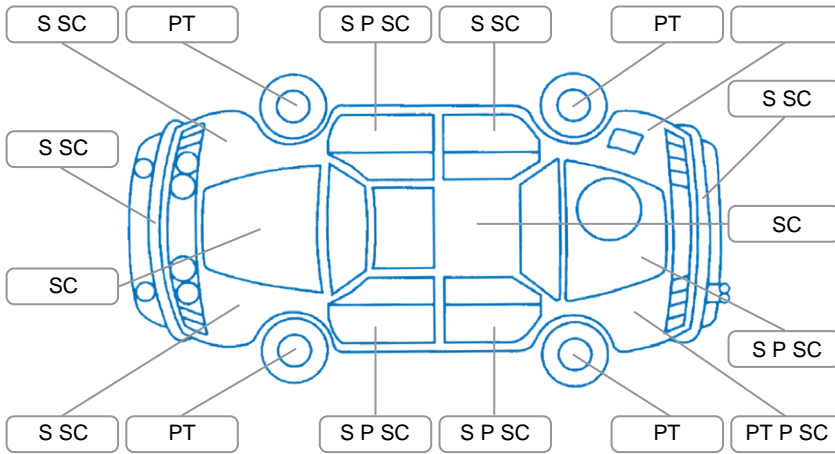

Report ID:	28,237,683	Version:	3
Created:	01 Jul 2026		

Make:	Mercedes-Benz	Model:	X-Class
Body Style:	Utility	Year:	2018
Rego No.:	LLE356	Rego Expiry:	07 Jun 2026
WoF Expiry:	15 Jul 2027	Odometer:	135,213 Kms
Good No.:	28237683	VIN:	WDF4702312G011970
Next Service:	145,000 Kms	Service History:	No

**Key**

S = Scratch    R = Rust    C = Crack    \* = Decals    W = Significant scuffs  
 D = Dent    PT = Paint defect    P = Pin dent    SC = Stone Chips

Note: some defects and blemishes may not be displayed in the diagram