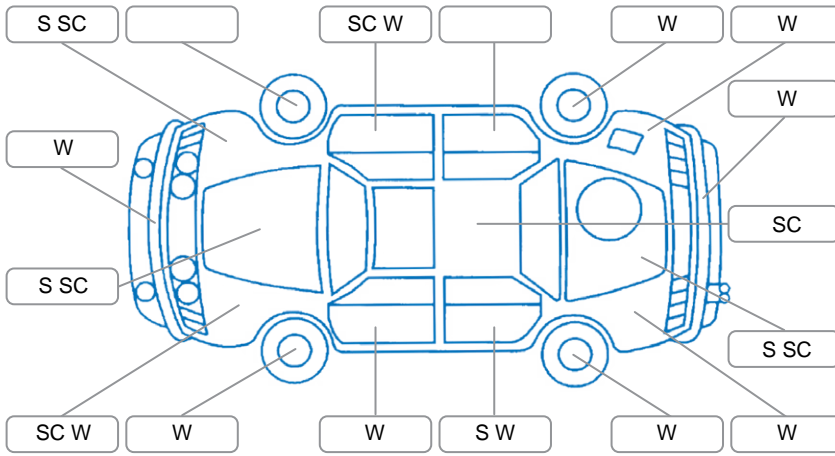

Report ID:	28,237,649	Version:	2
Created:	26 Jun 2026		

Make:	Mazda	Model:	Premacy
Body Style:	SUV	Year:	2012
Rego No.:	RKD447	Rego Expiry:	12 Mar 2027
WoF Expiry:	29 Jun 2027	Odometer:	48,365 Kms
Good No.:	28237649	VIN:	7AT0C133X25145964
Next Service:	63,500 kms	Service History:	No

Key
 S = Scratch R = Rust C = Crack * = Decals W = Significant scuffs
 D = Dent PT = Paint defect P = Pin dent SC = Stone Chips

Note: some defects and blemishes may not be displayed in the diagram

Body Inspection Comments