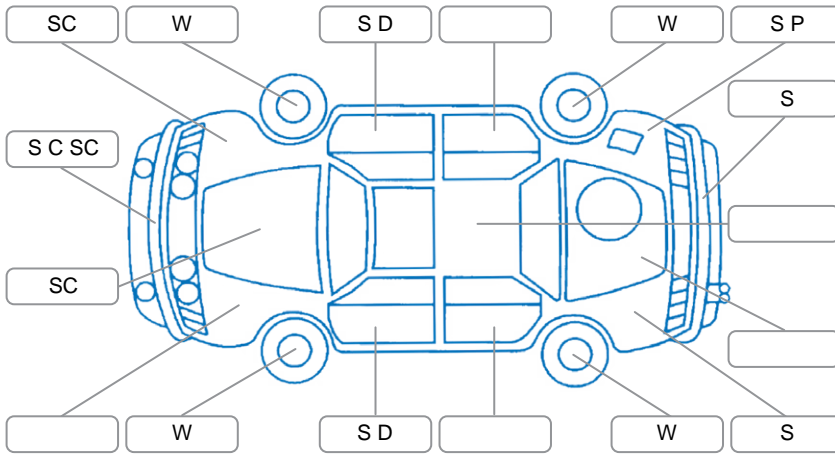

Report ID:	28,237,581	Version:	1
Created:	11 Jun 2026		

Make:	Mercedes-Benz	Model:	CLK-Class
Body Style:	Sports Car	Year:	2003
Rego No.:	BCB813	Rego Expiry:	27 Jul 2026
WoF Expiry:	31 Jul 2026	Odometer:	127,964 Kms
Good No.:	28237581	VIN:	WDB2093652F033536
Next Service:	127,000kms	Service History:	No

Key
 S = Scratch R = Rust C = Crack * = Decals W = Significant scuffs
 D = Dent PT = Paint defect P = Pin dent SC = Stone Chips

Note: some defects and blemishes may not be displayed in the diagram

Body Inspection Comments

Left door mirror indicator is missing.

Conditions During Body Inspection: Dry

Under Carriage and Under Bonnet Inspection Comments

Leak from transmission oil pan.

Interior Comments

Seats:	Good
Carpets:	Good
Panels:	Good
Dashboard:	Good