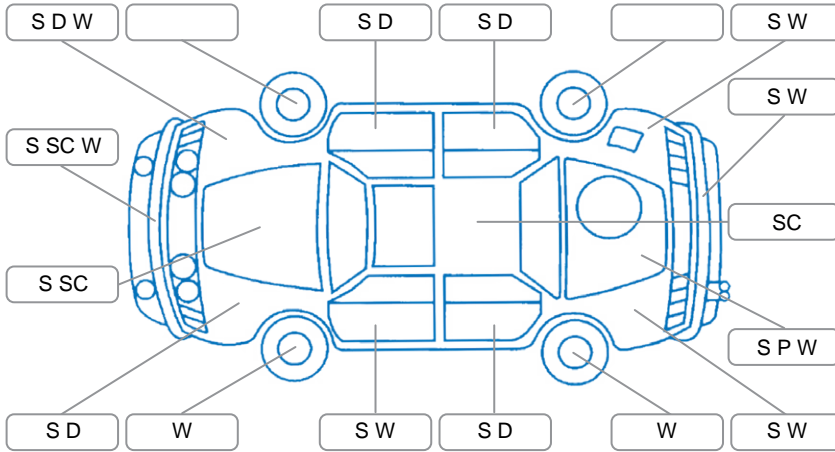

Report ID:	28,237,575	Version:	1
Created:	10 Jun 2026		

Make:	Subaru	Model:	Exiga
Body Style:	Wagon	Year:	2010
Rego No.:	PEA79	Rego Expiry:	22 Aug 2026
WoF Expiry:	03 Jun 2027	Odometer:	135,407 Kms
Good No.:	28237575	VIN:	7AT0GF1RX21010301
Next Service:	130,000km	Service History:	No

Key

S = Scratch R = Rust C = Crack * = Decals W = Significant scuffs
 D = Dent PT = Paint defect P = Pin dent SC = Stone Chips

Note: some defects and blemishes may not be displayed in the diagram

Body Inspection Comments

Windscreen stone chips

Conditions During Body Inspection

Dry

Under Carriage and Under Bonnet Inspection Comments

Underbody surface rust
 Engine oil leak
 Front wheel drive

Interior Comments

Seats:	Good
Carpets:	Average
Panels:	Average
Dashboard:	Good