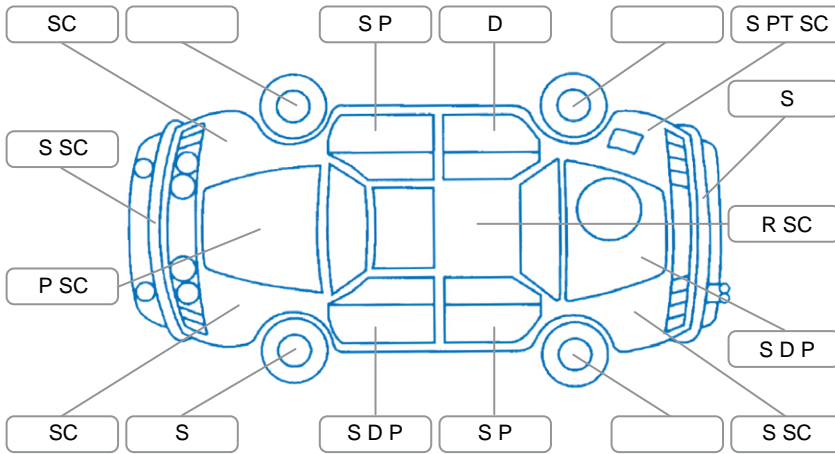

Report ID:	28,237,568	Version:	1
Created:	08 Jun 2026		

Make:	Mitsubishi	Model:	Triton
Body Style:	Utility	Year:	2016
Rego No.:	JST23	Rego Expiry:	20 Nov 2026
WoF Expiry:	20 Jan 2027	Odometer:	235,514 Kms
Good No.:	28237568	VIN:	MMAJYKL10GH021805
Next Service:	225,748km's	Service History:	Yes

**Key**  
 S = Scratch    R = Rust    C = Crack    \* = Decals    W = Significant scuffs  
 D = Dent    PT = Paint defect    P = Pin dent    SC = Stone Chips

Note: some defects and blemishes may not be displayed in the diagram