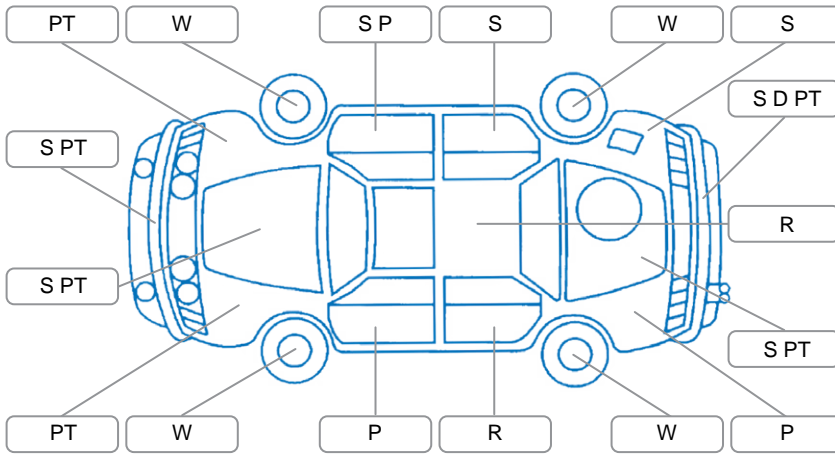

Report ID:	28,237,478	Version:	1
Created:	15 Jun 2026		

Make:	Mazda	Model:	Axela
Body Style:	Hatchback	Year:	2005
Rego No.:	JLW834	Rego Expiry:	24 Sep 2026
WoF Expiry:	04 May 2027	Odometer:	152,702 Kms
Good No.:	28237478	VIN:	7AT0C13JX15200160
Next Service:	Over due	Service History:	No

Key

S = Scratch R = Rust C = Crack * = Decals W = Significant scuffs
 D = Dent PT = Paint defect P = Pin dent SC = Stone Chips

Note: some defects and blemishes may not be displayed in the diagram

Body Inspection Comments