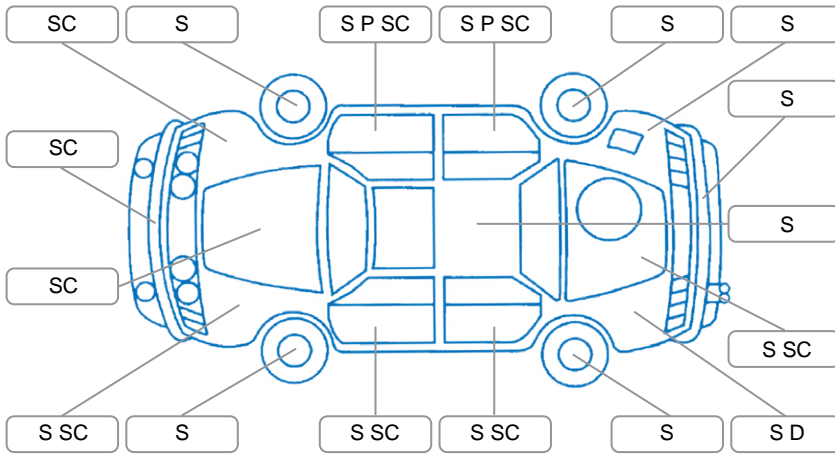

Report ID:	28,237,466	Version:	3
Created:	18 Jun 2026		

Make:	BMW	Model:	X1
Body Style:	SUV	Year:	2012
Rego No.:	NRQ363	Rego Expiry:	10 Feb 2027
WoF Expiry:	09 Sep 2026	Odometer:	144,935 Kms
Good No.:	28237466	VIN:	WBAVL32090VT41876
Next Service:	148,200 Kms	Service History:	No

Key
 S = Scratch R = Rust C = Crack * = Decals W = Significant scuffs
 D = Dent PT = Paint defect P = Pin dent SC = Stone Chips

Note: some defects and blemishes may not be displayed in the diagram

Body Inspection Comments

Tyre repair kit instead of spare wheel.
 Stonechip in windscreen

Conditions During Body Inspection

Under Carriage and Under Bonnet Inspection Comments

Engine oil leak.

Interior Comments

Seats:	Average, scratches in rear seat leather.
Carpets:	Good
Panels:	Good
Dashboard:	Good