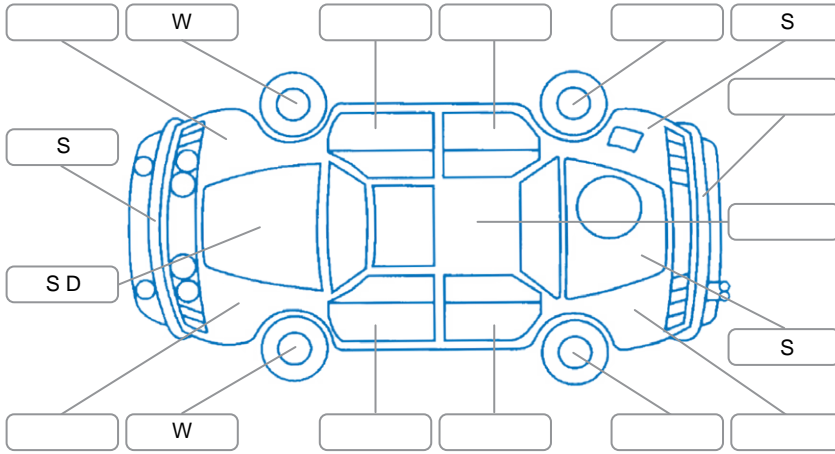

Report ID:	28,237,450	Version:	1
Created:	08 Jun 2026		

Make:	Mini	Model:	Cooper
Body Style:	Hatchback	Year:	2013
Rego No.:	QKM794	Rego Expiry:	25 Jul 2026
WoF Expiry:	22 Dec 2026	Odometer:	116,755 Kms
Good No.:	28237450	VIN:	WMWSV32000T671043
Next Service:	114300	Service History:	No

Key

S = Scratch R = Rust C = Crack * = Decals W = Significant scuffs
 D = Dent PT = Paint defect P = Pin dent SC = Stone Chips

Note: some defects and blemishes may not be displayed in the diagram

Body Inspection Comments