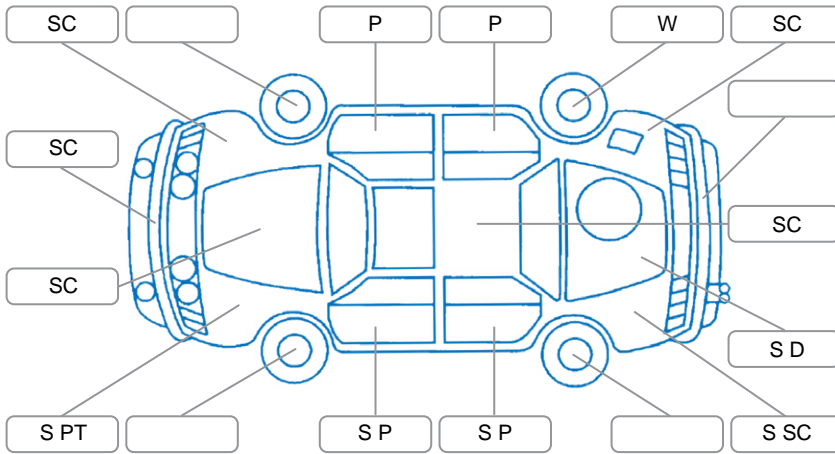

Report ID:	28,237,421	Version:	1
Created:	11 Jun 2026		

Make:	Holden	Model:	Colorado
Body Style:	Utility	Year:	2014
Rego No.:	HRC44	Rego Expiry:	26 May 2027
WoF Expiry:	24 Jun 2027	Odometer:	152,721 Kms
Good No.:	28237421	VIN:	MMU148MK0FH602355
Next Service:	162,709 Kms	Service History:	Yes

Key
 S = Scratch R = Rust C = Crack * = Decals W = Significant scuffs
 D = Dent PT = Paint defect P = Pin dent SC = Stone Chips

Note: some defects and blemishes may not be displayed in the diagram

Body Inspection Comments

Conditions During Body Inspection: Dry

Under Carriage and Under Bonnet Inspection Comments

4WD

Interior Comments

Seats:	Average
Carpets:	Average
Panels:	Good
Dashboard:	Wear on steering wheel

General Comments