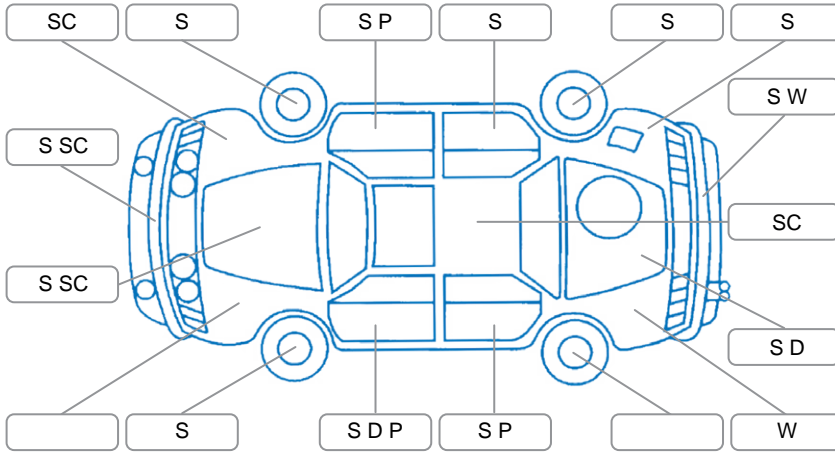

Report ID:	28,237,413	Version:	1
Created:	22 Jun 2026		

Make:	Toyota	Model:	Highlander
Body Style:	SUV	Year:	2010
Rego No.:	FJG660	Rego Expiry:	01 Jan 2027
WoF Expiry:	10 Jun 2027	Odometer:	156,718 Kms
Good No.:	28237413	VIN:	JTEES41A602159572
Next Service:	166,000km's	Service History:	Yes

Key

S = Scratch R = Rust C = Crack * = Decals W = Significant scuffs
 D = Dent PT = Paint defect P = Pin dent SC = Stone Chips

Note: some defects and blemishes may not be displayed in the diagram

Body Inspection Comments

Small stone crack in middle of windscreen.

Conditions During Body Inspection

Dry

Under Carriage and Under Bonnet Inspection Comments

Minor oil leak around gearbox & front differential.

Interior Comments

Seats: Good

Carpets: Good

Panels: Good

Dashboard: Good

General Comments

Road Conditions During Test Drive: Dry

Engine Timing Mechanism: Timing Chain

Evidence of Cam Belt Replacement: Yes No Kms

Inspected by: Jason Young