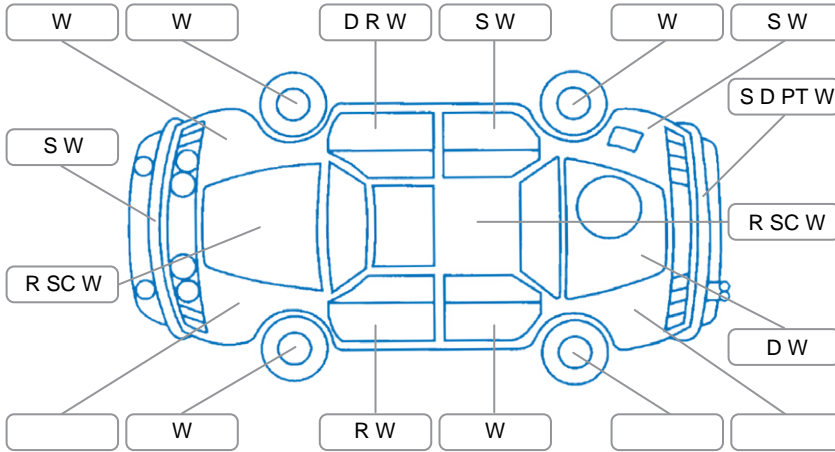

Report ID:	28,237,409	Version:	1
Created:	09 Jun 2026		

Make:	Toyota	Model:	Corolla
Body Style:	Sedan	Year:	2016
Rego No.:	JRE218	Rego Expiry:	13 Nov 2026
WoF Expiry:	08 Apr 2026	Odometer:	194,616 Kms
Good No.:	28237409	VIN:	MR053REH205284491
Next Service:	189000	Service History:	No

Key

S = Scratch R = Rust C = Crack * = Decals W = Significant scuffs
 D = Dent PT = Paint defect P = Pin dent SC = Stone Chips

Note: some defects and blemishes may not be displayed in the diagram

Body Inspection Comments

Headlights sun faded
 Tail lights water ingress

Conditions During Body Inspection Dry

Under Carriage and Under Bonnet Inspection Comments

Underbody surface rust
 Front wheel drive

Interior Comments

Seats:	Poor
Carpets:	Average
Panels:	Average
Dashboard:	Good