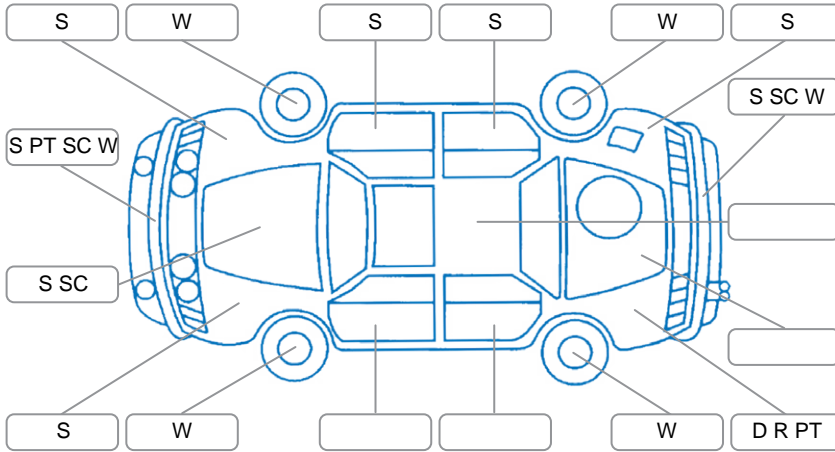

Report ID:	28,237,387	Version:	1
Created:	09 Jun 2026		

Make:	Honda	Model:	Legend
Body Style:	Sedan	Year:	2005
Rego No.:	JWP325	Rego Expiry:	17 Mar 2027
WoF Expiry:	23 Apr 2026	Odometer:	190,151 Kms
Good No.:	28237387	VIN:	7AT08G0PX16004042
Next Service:	151,000 Kms	Service History:	No

Key

S = Scratch R = Rust C = Crack * = Decals W = Significant scuffs
 D = Dent PT = Paint defect P = Pin dent SC = Stone Chips

Note: some defects and blemishes may not be displayed in the diagram

Body Inspection Comments