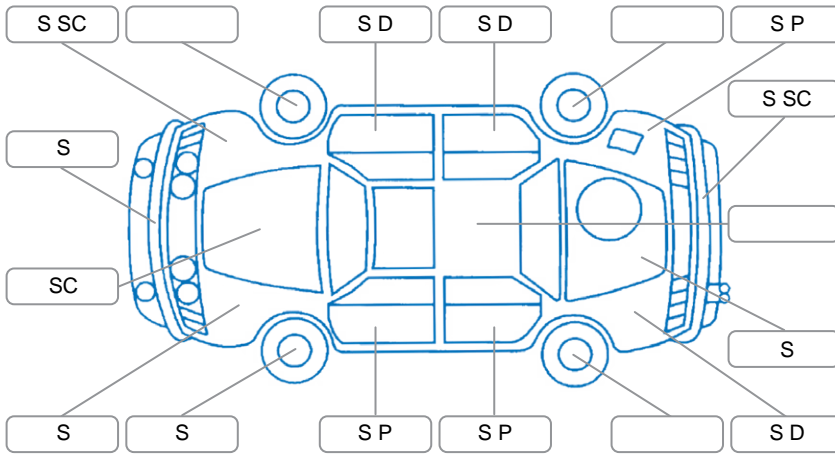

Key

S = Scratch R = Rust C = Crack * = Decals W = Significant scuffs
 D = Dent PT = Paint defect P = Pin dent SC = Stone Chips

Note: some defects and blemishes may not be displayed in the diagram

Body Inspection Comments

Minor windscreen chips.

Conditions During Body Inspection

Dry

Under Carriage and Under Bonnet Inspection Comments

Minor oil leaks.

Interior Comments

Seats:	Average
Carpets:	Average
Panels:	Average
Dashboard:	Average