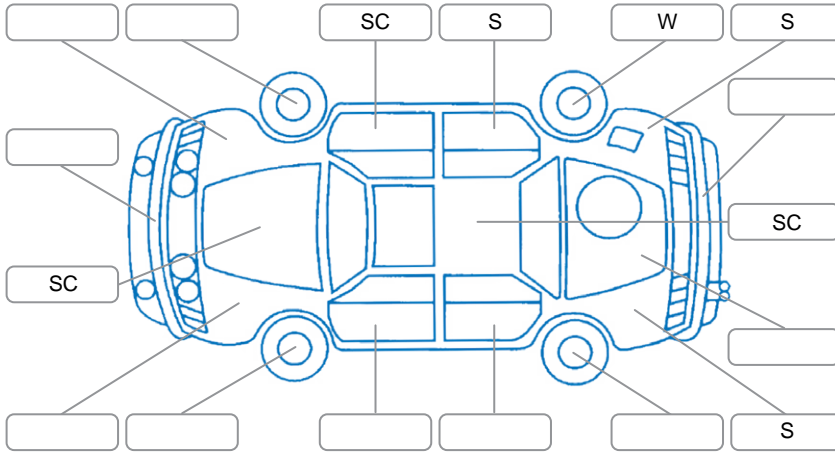

Report ID:	28,237,356	Version:	1
Created:	03 Jul 2026		

Make:	Mazda	Model:	Atenza
Body Style:	Wagon	Year:	2011
Rego No.:	QAJ808	Rego Expiry:	25 Feb 2027
WoF Expiry:	23 Jun 2027	Odometer:	126,780 Kms
Good No.:	28237356	VIN:	7AT0C139X13184883
Next Service:	136687	Service History:	No

Key
 S = Scratch R = Rust C = Crack * = Decals W = Significant scuffs
 D = Dent PT = Paint defect P = Pin dent SC = Stone Chips

Note: some defects and blemishes may not be displayed in the diagram

Body Inspection Comments

Conditions During Body Inspection: Dry

Under Carriage and Under Bonnet Inspection Comments

Interior Comments

Seats:	Good
Carpets:	Good
Panels:	Good
Dashboard:	Good

General Comments

Road Conditions During Test Drive	Dry	
Engine Timing Mechanism	Timing Chain	
Evidence of Cam Belt Replacement	<input type="checkbox"/> Yes <input type="checkbox"/> No	Kms
Inspected by:	Jesse Amey	
Published by:	Stuart Phillips	
Inspection Date:	02 Jul 2026	