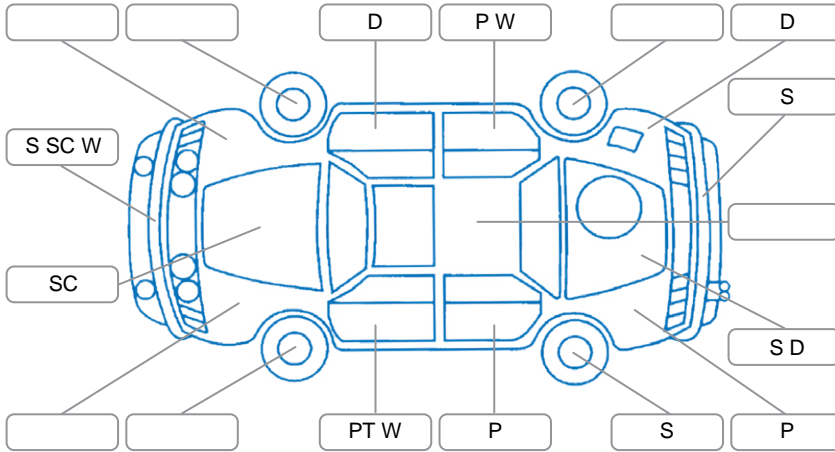

Report ID:	28,237,341	Version:	3
Created:	12 Jun 2026		

Make:	Honda	Model:	Stepwgn
Body Style:	SUV	Year:	2005
Rego No.:	MNY992	Rego Expiry:	27 May 2026
WoF Expiry:	06 Nov 2026	Odometer:	152,795 Kms
Good No.:	28237341	VIN:	7AT08G9DX19517883
Next Service:	153,504 Kms	Service History:	No

Key

S = Scratch R = Rust C = Crack * = Decals W = Significant scuffs
 D = Dent PT = Paint defect P = Pin dent SC = Stone Chips

Note: some defects and blemishes may not be displayed in the diagram

Body Inspection Comments