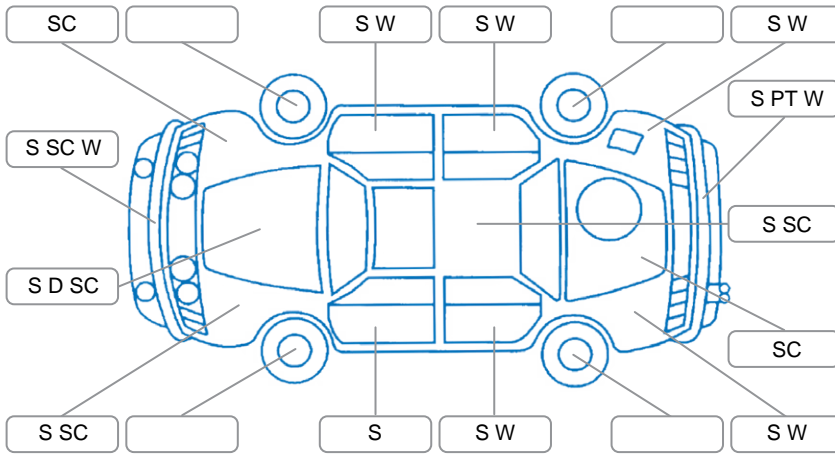

**Key**

S = Scratch    R = Rust    C = Crack    \* = Decals    W = Significant scuffs  
 D = Dent    PT = Paint defect    P = Pin dent    SC = Stone Chips

Note: some defects and blemishes may not be displayed in the diagram

**Body Inspection Comments**

Windscreen stone chips

Conditions During Body Inspection

Dry

**Under Carriage and Under Bonnet Inspection Comments**

Front wheel drive

**Interior Comments**

Seats:	Good
Carpets:	Average
Panels:	Average
Dashboard:	Good