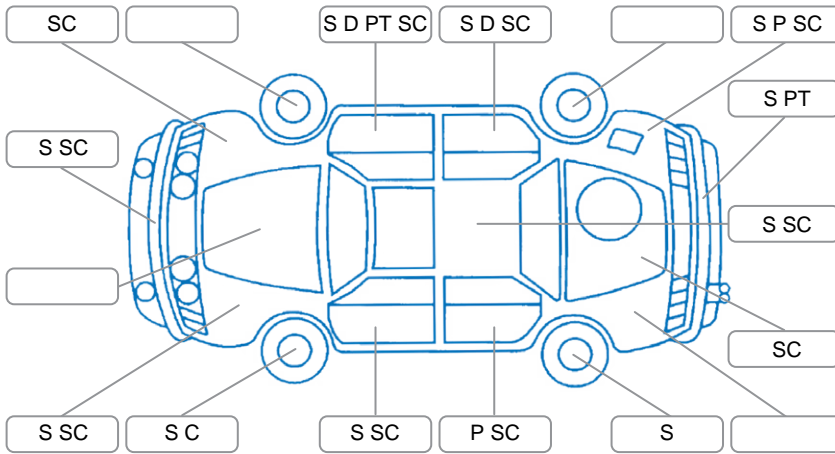

Report ID:	28,237,302	Version:	3
Created:	19 Jun 2026		

Make:	Toyota	Model:	Vitz
Body Style:	Hatchback	Year:	2009
Rego No.:	NBS32	Rego Expiry:	09 Apr 2027
WoF Expiry:	29 Jun 2027	Odometer:	95,026 Kms
Good No.:	28237302	VIN:	7AT0H63EX20010887
Next Service:	105,063 Kms	Service History:	No

Key

S = Scratch R = Rust C = Crack * = Decals W = Significant scuffs
 D = Dent PT = Paint defect P = Pin dent SC = Stone Chips

Note: some defects and blemishes may not be displayed in the diagram

Body Inspection Comments