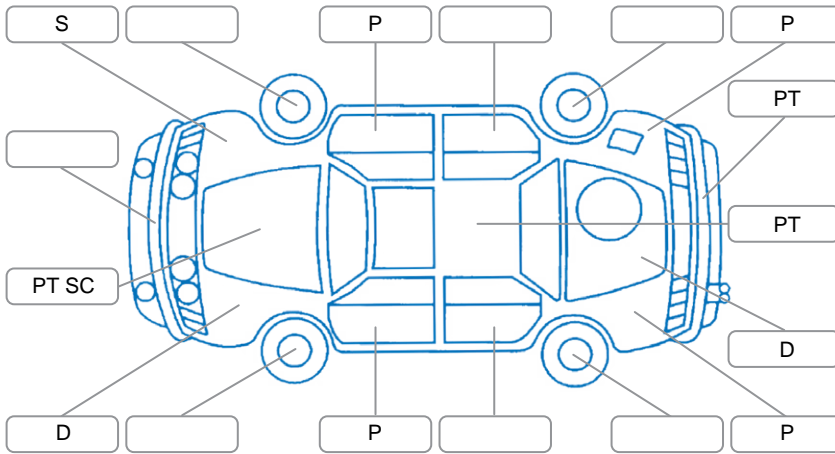

Report ID:	28,237,285	Version:	1
Created:	08 Jun 2026		

Make:	Peugeot	Model:	206XT
Body Style:	Hatchback	Year:	2003
Rego No.:	GHC248	Rego Expiry:	01 Oct 2026
WoF Expiry:	16 Jul 2026	Odometer:	145,075 Kms
Good No.:	28237285	VIN:	VF32ANFUR43025051
Next Service:	154,855 Kms	Service History:	No

Key
 S = Scratch R = Rust C = Crack * = Decals W = Significant scuffs
 D = Dent PT = Paint defect P = Pin dent SC = Stone Chips

Note: some defects and blemishes may not be displayed in the diagram

Body Inspection Comments

Conditions During Body Inspection: Dry

Under Carriage and Under Bonnet Inspection Comments

2WD
 Rust on underside of bonnet and vehicle
 Exhaust leak developing, holes in exhaust
 Engine and transmission oil weep and seepage