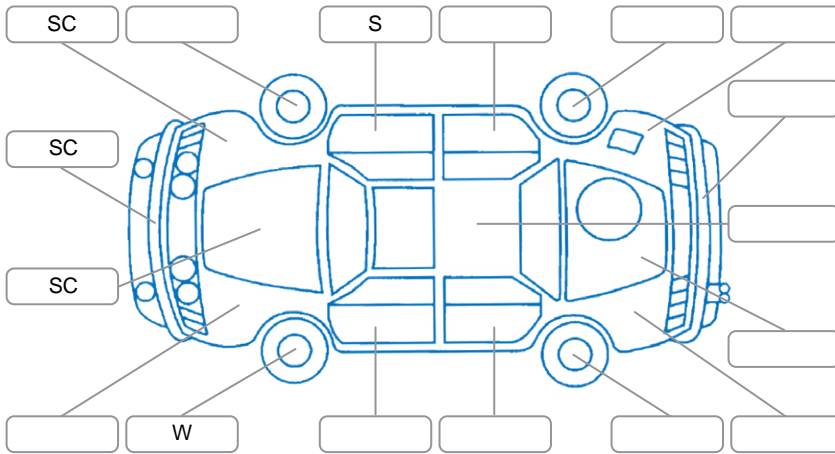

Report ID:	28,237,271	Version:	1
Created:	10 Jun 2026		

Make:	Honda	Model:	Accord
Body Style:	Sedan	Year:	2013
Rego No.:	QYQ304	Rego Expiry:	07 Jun 2027
WoF Expiry:	24 Jun 2027	Odometer:	124,763 Kms
Good No.:	28237271	VIN:	7AT08G13X24010554
Next Service:	136,782 Kms	Service History:	No

Key
 S = Scratch R = Rust C = Crack * = Decals W = Significant scuffs
 D = Dent PT = Paint defect P = Pin dent SC = Stone Chips

Note: some defects and blemishes may not be displayed in the diagram

Body Inspection Comments