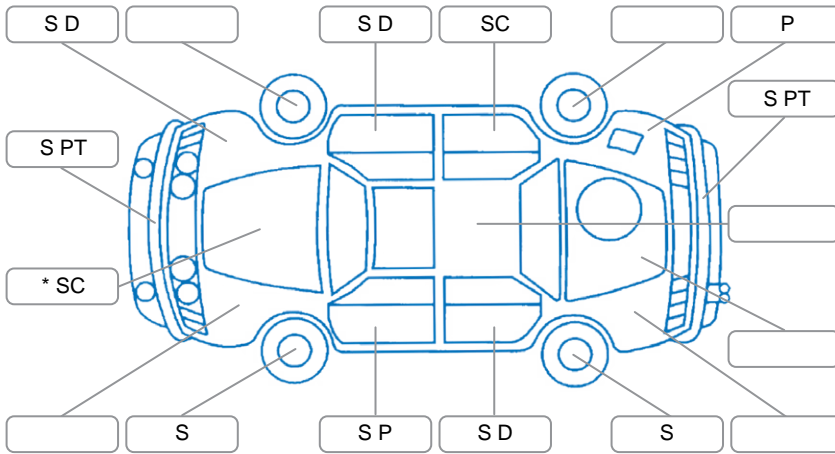

Report ID:	28,237,259	Version:	2
Created:	11 Jun 2026		

Make:	Nissan	Model:	Maxima
Body Style:	Sedan	Year:	2002
Rego No.:	ANS285	Rego Expiry:	31 Jul 2026
WoF Expiry:	18 Jul 2026	Odometer:	157,968 Kms
Good No.:	28237259	VIN:	JN1CCUA33A0101968
Next Service:	159,000kms	Service History:	No

Key
 S = Scratch R = Rust C = Crack * = Decals W = Significant scuffs
 D = Dent PT = Paint defect P = Pin dent SC = Stone Chips

Note: some defects and blemishes may not be displayed in the diagram

Body Inspection Comments

Conditions During Body Inspection	Dry
-----------------------------------	-----

Under Carriage and Under Bonnet Inspection Comments

Interior Comments

Seats:	Average
Carpets:	Average
Panels:	Average
Dashboard:	Cracks around dash top box.