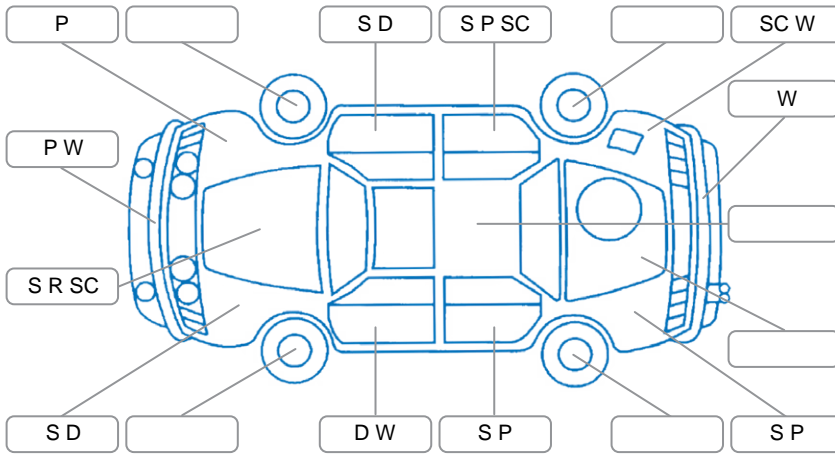

Key

S = Scratch R = Rust C = Crack * = Decals W = Significant scuffs
 D = Dent PT = Paint defect P = Pin dent SC = Stone Chips

Note: some defects and blemishes may not be displayed in the diagram

Body Inspection Comments

- Subframe surface rust
- Underbody oxidation
- Front left tyre outer edge wear
- Rear right tyre worn

Interior Comments

Seats:	torn
Carpets:	Good
Panels:	Good
Dashboard:	middle console ripped

General Comments