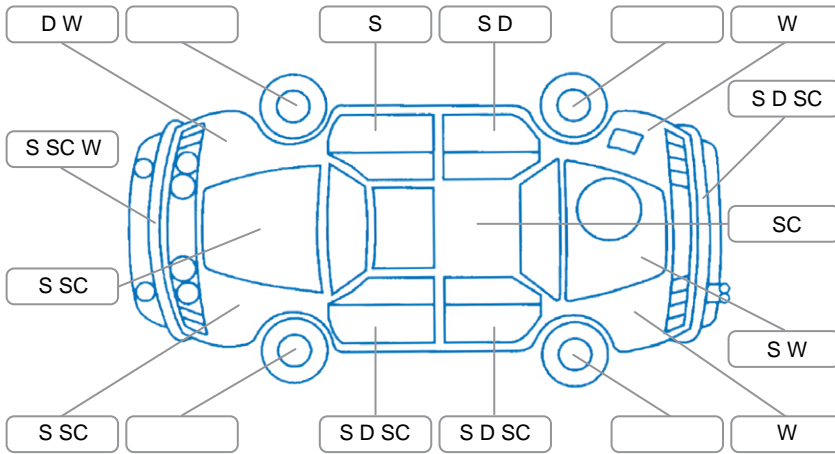

Report ID:	28,237,237	Version:	1
Created:	12 Jun 2026		

Make:	Nissan	Model:	Tiida
Body Style:	Hatchback	Year:	2005
Rego No.:	GRU945	Rego Expiry:	16 Jul 2026
WoF Expiry:	19 Jun 2027	Odometer:	85,331 Kms
Good No.:	28237237	VIN:	7AT0DH78X13061640
Next Service:	90,664km	Service History:	No

Key

S = Scratch R = Rust C = Crack * = Decals W = Significant scuffs
 D = Dent PT = Paint defect P = Pin dent SC = Stone Chips

Note: some defects and blemishes may not be displayed in the diagram

Body Inspection Comments

Windscreen stone chips

Conditions During Body Inspection

Dry

Under Carriage and Under Bonnet Inspection Comments

Engine oil leak
 Front wheel drive

Interior Comments

Seats:	Good
Carpets:	Good
Panels:	Good
Dashboard:	Good