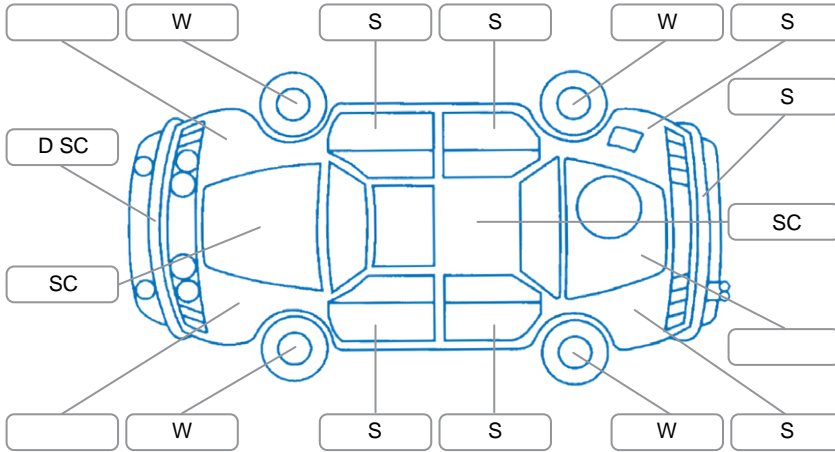

Report ID:	28,237,228	Version:	1
Created:	08 Jun 2026		

Make:	Mazda	Model:	Axela
Body Style:	Sedan	Year:	2013
Rego No.:	PGT826	Rego Expiry:	16 Dec 2026
WoF Expiry:	23 Oct 2026	Odometer:	268,958 Kms
Good No.:	28237228	VIN:	7AT0C13JX22101469
Next Service:	276000	Service History:	No

Key

S = Scratch R = Rust C = Crack * = Decals W = Significant scuffs
 D = Dent PT = Paint defect P = Pin dent SC = Stone Chips

Note: some defects and blemishes may not be displayed in the diagram

Body Inspection Comments

Front left fog light surround damaged
 Inside of boot wet

Conditions During Body Inspection

Wet

Under Carriage and Under Bonnet Inspection Comments

Front wheel drive

Interior Comments

Seats:	Good
Carpets:	Good
Panels:	Good
Dashboard:	Good