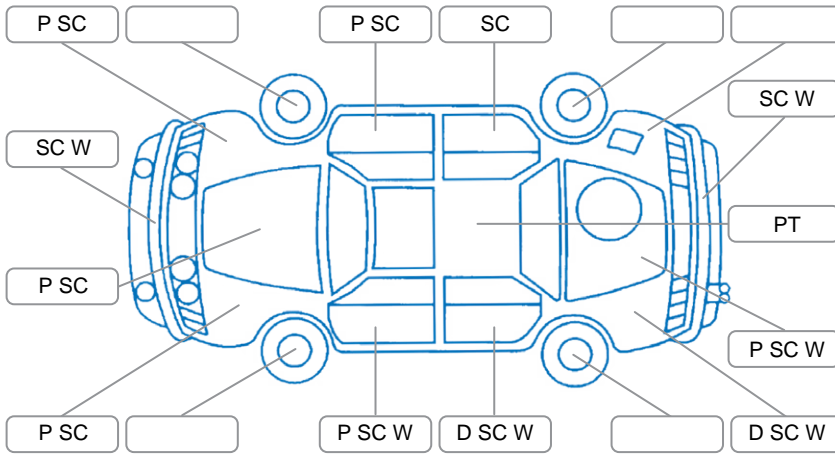

Report ID:	28,237,167	Version:	3
Created:	19 Jun 2026		

Make:	Volkswagen	Model:	T6
Body Style:	Van	Year:	2022
Rego No.:	PPK514	Rego Expiry:	16 Nov 2026
WoF Expiry:	29 Jun 2027	Odometer:	41,796 Kms
Good No.:	28237167	VIN:	WV1ZZZ7H1PX001209
Next Service:	60,000Kms	Service History:	No

Key
 S = Scratch R = Rust C = Crack * = Decals W = Significant scuffs
 D = Dent PT = Paint defect P = Pin dent SC = Stone Chips

Note: some defects and blemishes may not be displayed in the diagram

Body Inspection Comments

Fresh Cut & Polish!

Conditions During Body Inspection Dry

Under Carriage and Under Bonnet Inspection Comments

Interior Comments

Seats:	Good
Carpets:	Good
Panels:	Good
Dashboard:	Good

General Comments

Road Conditions During Test Drive	Dry	
Engine Timing Mechanism	Cambelt	
Evidence of Cam Belt Replacement	<input type="checkbox"/> Yes	<input checked="" type="checkbox"/> No Kms
Inspected by:	Phillip Russel-Waimotu	
Published by:	Bruce Screaton	
Inspection Date:	11 Jun 2026	