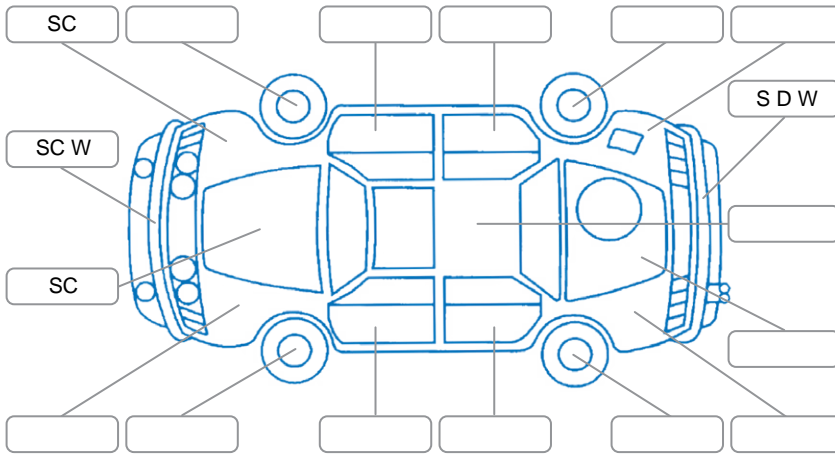

**Key**  
 S = Scratch    R = Rust    C = Crack    \* = Decals    W = Significant scuffs  
 D = Dent    PT = Paint defect    P = Pin dent    SC = Stone Chips

Note: some defects and blemishes may not be displayed in the diagram

### Under Carriage and Under Bonnet Inspection Comments

Left rear underside panel damage behind bumper  
 Front tyre wear inner edge