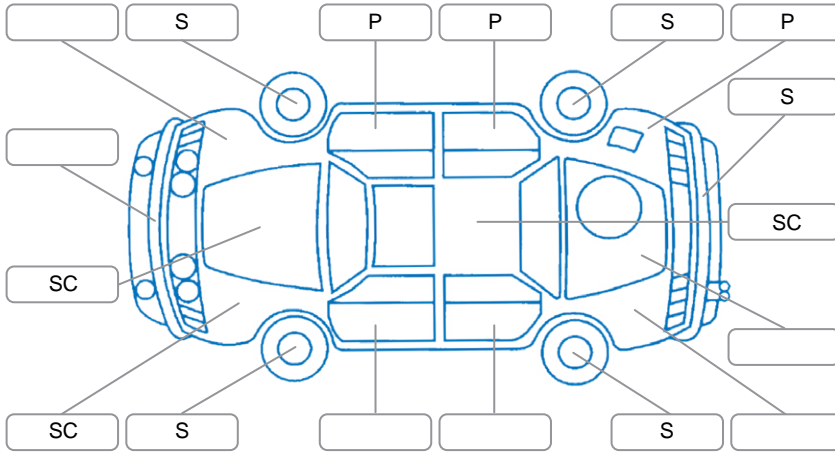

Report ID:	28,237,122	Version:	2
Created:	18 Jun 2026		

Make:	Toyota	Model:	Wish
Body Style:	People Mover	Year:	2008
Rego No.:	KWK62	Rego Expiry:	18 Sep 2026
WoF Expiry:	29 Jun 2027	Odometer:	218,874 Kms
Good No.:	28237122	VIN:	7AT0H64BX17407345
Next Service:	228, 881 Kms	Service History:	No

Key

S = Scratch R = Rust C = Crack * = Decals W = Significant scuffs
 D = Dent PT = Paint defect P = Pin dent SC = Stone Chips

Note: some defects and blemishes may not be displayed in the diagram

Body Inspection Comments

Conditions During Body Inspection: Dry

Under Carriage and Under Bonnet Inspection Comments

Interior Comments

Seats:	Average
Carpets:	Average
Panels:	Average
Dashboard:	Good

General Comments

Drivers window not closing on auto function.