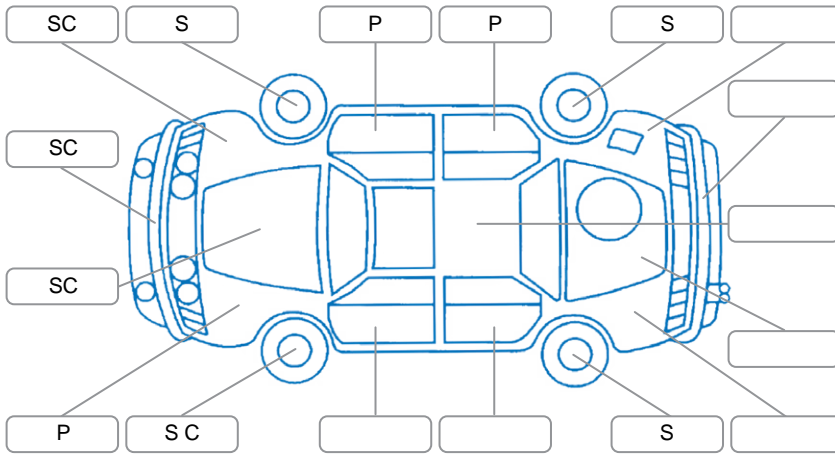

Report ID:	28,237,105	Version:	2
Created:	11 Jun 2026		

Make:	Toyota	Model:	Corolla
Body Style:	Hatchback	Year:	2008
Rego No.:	ESB934	Rego Expiry:	04 Jan 2027
WoF Expiry:	10 May 2027	Odometer:	155,210 Kms
Good No.:	28237105	VIN:	JTNKU58E201063181
Next Service:	161,760km	Service History:	Yes

Key

S = Scratch R = Rust C = Crack * = Decals W = Significant scuffs
 D = Dent PT = Paint defect P = Pin dent SC = Stone Chips

Note: some defects and blemishes may not be displayed in the diagram

Body Inspection Comments

Minor cracks in left taillight lens.

Conditions During Body Inspection

Dry

Under Carriage and Under Bonnet Inspection Comments

Interior Comments

Seats:	Good
Carpets:	Good
Panels:	Good
Dashboard:	Good, air vents unable to be adjusted.