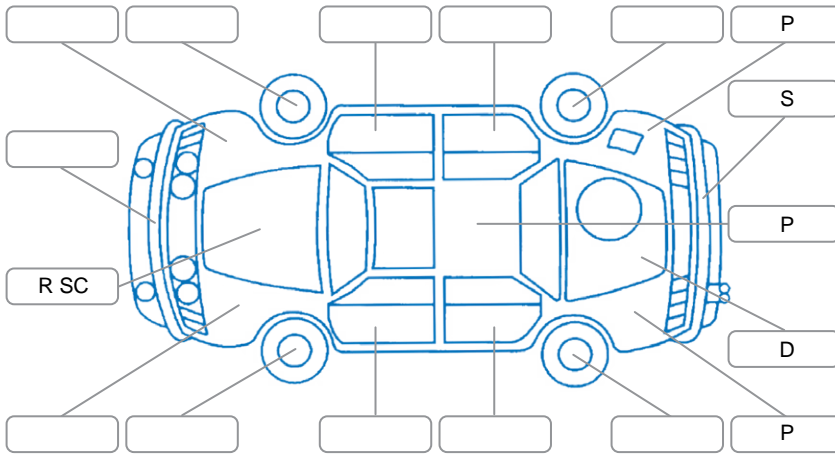

Report ID:	28,237,095	Version:	1
Created:	10 Jun 2026		

Make:	Nissan	Model:	Navara
Body Style:	Utility	Year:	2022
Rego No.:	PES77	Rego Expiry:	24 May 2027
WoF Expiry:	04 May 2027	Odometer:	93,785 Kms
Good No.:	28237095	VIN:	MNTCBAD23A0003063
Next Service:	98,000	Service History:	Yes

**Key**  
 S = Scratch    R = Rust    C = Crack    \* = Decals    W = Significant scuffs  
 D = Dent    PT = Paint defect    P = Pin dent    SC = Stone Chips

Note: some defects and blemishes may not be displayed in the diagram