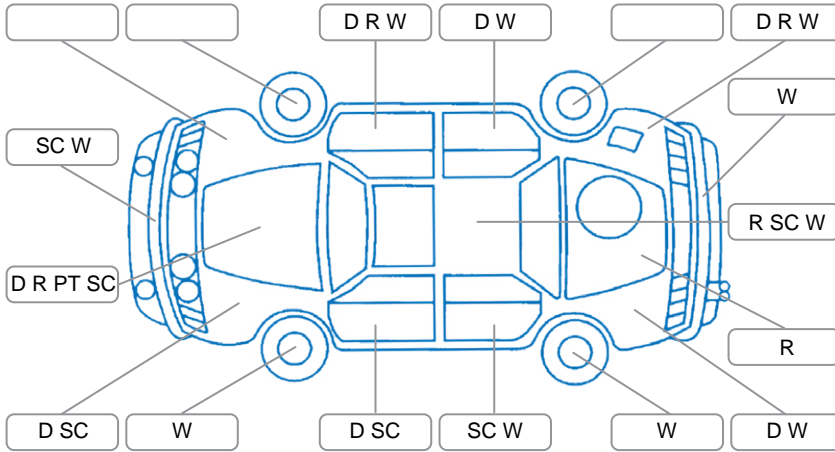

Report ID:	28,237,082	Version:	1
Created:	10 Jun 2026		

Make:	LDV	Model:	G10
Body Style:	Van	Year:	2021
Rego No.:	NUH816	Rego Expiry:	28 Apr 2026
WoF Expiry:	10 Nov 2026	Odometer:	118,548 Kms
Good No.:	28237082	VIN:	LSKG4AL12MA134936
Next Service:	100000	Service History:	No

Key

S = Scratch R = Rust C = Crack * = Decals W = Significant scuffs
 D = Dent PT = Paint defect P = Pin dent SC = Stone Chips

Note: some defects and blemishes may not be displayed in the diagram

Body Inspection Comments

- Front bumper misaligned
- Front bumper grille damaged
- Left wing mirror damaged
- Rust on both A pillars

Conditions During Body Inspection Dry

Under Carriage and Under Bonnet Inspection Comments

- Underbody surface rust
- Engine oil leak

Interior Comments

Seats:	driver seat torn
Carpets:	Average
Panels:	Average
Dashboard:	cracked dash cluster screen protector

General Comments

- Excessive handbrake travel
- Low tire pressure light displayed