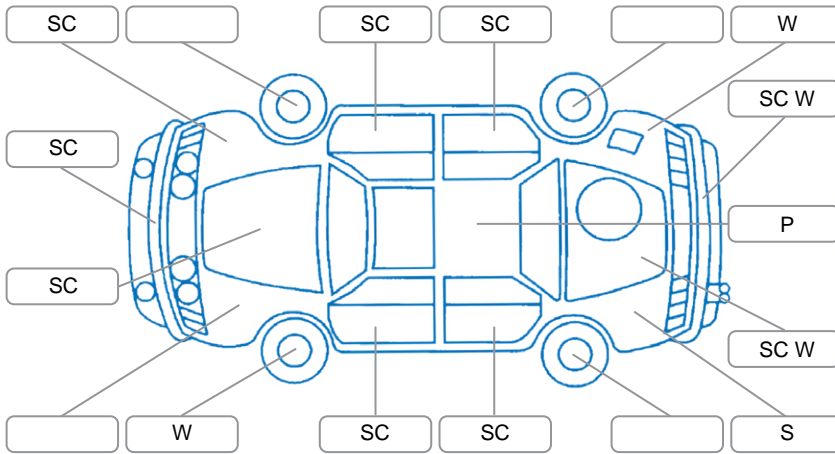

Report ID:	28,237,053	Version:	3
Created:	25 Jun 2026		

Make:	Polestar	Model:	Polestar 2
Body Style:	Hatchback	Year:	2022
Rego No.:	PCY216	Rego Expiry:	13 Sep 2026
WoF Expiry:	14 Mar 2027	Odometer:	76,249 Kms
Good No.:	28237053	VIN:	LPSVSEFAKNL072731
Next Service:	100,000Kms or 24 Months	Service History:	

Key
 S = Scratch R = Rust C = Crack * = Decals W = Significant scuffs
 D = Dent PT = Paint defect P = Pin dent SC = Stone Chips

Note: some defects and blemishes may not be displayed in the diagram

Body Inspection Comments

Fresh Cut & Polish!

Conditions During Body Inspection Dry

Under Carriage and Under Bonnet Inspection Comments

Interior Comments

Seats:	Good
Carpets:	Good
Panels:	Good
Dashboard:	Good

General Comments

Road Conditions During Test Drive	Dry		
Engine Timing Mechanism	Unknown		
Evidence of Cam Belt Replacement	<input type="checkbox"/> Yes	<input type="checkbox"/> No	Kms
Inspected by:	Phillip Russel-Waimotu		
Published by:	Bruce Screaton		
Inspection Date:	11 Jun 2026		