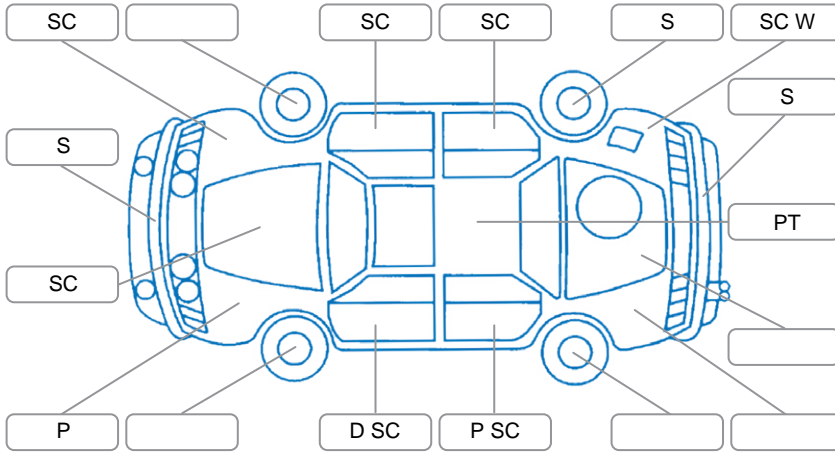

Report ID:	28,237,007	Version:	2
Created:	08 Jun 2026		

Make:	Ford	Model:	Territory
Body Style:	SUV	Year:	2014
Rego No.:	HFL3	Rego Expiry:	01 Aug 2026
WoF Expiry:	20 Oct 2026	Odometer:	246,289 Kms
Good No.:	28237007	VIN:	6FPAAAJGATDE54332
Next Service:	243,500kms	Service History:	Yes

Key

S = Scratch R = Rust C = Crack * = Decals W = Significant scuffs
 D = Dent PT = Paint defect P = Pin dent SC = Stone Chips

Note: some defects and blemishes may not be displayed in the diagram

Body Inspection Comments

- Tow hook cover missing.
- Grille bar garnish broken.
- Chipped windscreen.

Conditions During Body Inspection: Dry

Under Carriage and Under Bonnet Inspection Comments

Interior Comments

Seats:	Average
Carpets:	Average
Panels:	Average
Dashboard:	Centre vent adjuster damaged.