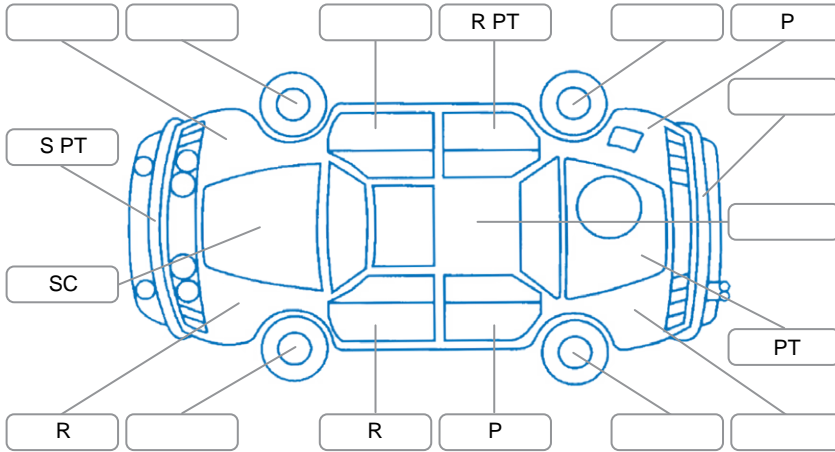

Key

S = Scratch R = Rust C = Crack * = Decals W = Significant scuffs
 D = Dent PT = Paint defect P = Pin dent SC = Stone Chips

Note: some defects and blemishes may not be displayed in the diagram

Body Inspection Comments

Conditions During Body Inspection: Dry

Under Carriage and Under Bonnet Inspection Comments

Battery not secured,
 Left rear tyre perish. Oil leak.

Interior Comments

Seats:	Average
Carpets:	Average
Panels:	Average
Dashboard:	Average