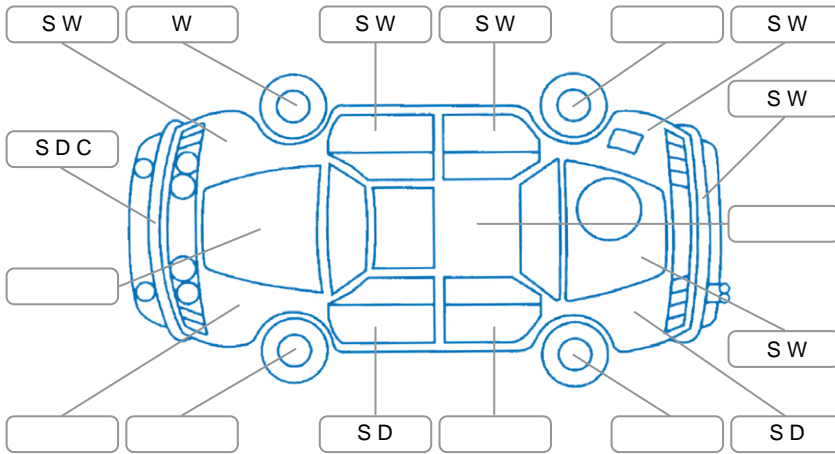

Report ID:	28,236,948	Version:	1
Created:	08 Jun 2026		

Make:	Holden	Model:	Commodore
Body Style:	Sedan	Year:	2014
Rego No.:	SLOWV6	Rego Expiry:	01 Mar 2027
WoF Expiry:	21 Jan 2027	Odometer:	155,614 Kms
Good No.:	28236948	VIN:	6G1FB5E36EL993378
Next Service:	166000	Service History:	No

Key
 S = Scratch R = Rust C = Crack * = Decals W = Significant scuffs
 D = Dent PT = Paint defect P = Pin dent SC = Stone Chips

Note: some defects and blemishes may not be displayed in the diagram

Body Inspection Comments

Conditions During Body Inspection: Dry

Under Carriage and Under Bonnet Inspection Comments

Interior Comments

Seats:	Poor
Carpets:	Poor
Panels:	Poor
Dashboard:	Poor

General Comments

Remote worn

Road Conditions During Test Drive	Dry
Engine Timing Mechanism	Timing Chain
Evidence of Cam Belt Replacement	<input type="checkbox"/> Yes <input type="checkbox"/> No Kms
Inspected by:	Greg Morgan
Published by:	Vincent Lam
Inspection Date:	08 Jun 2026