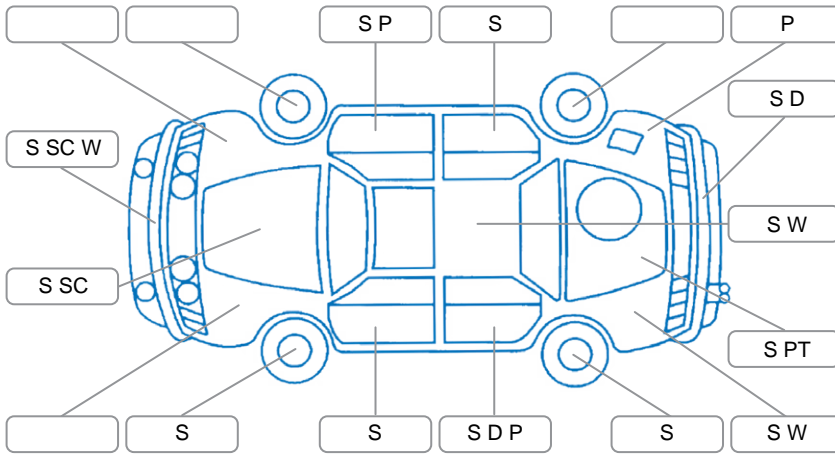

Report ID:	28,236,897	Version:	1
Created:	18 Jun 2026		

Make:	Subaru	Model:	Forester
Body Style:	Wagon	Year:	2006
Rego No.:	JZL597	Rego Expiry:	04 Feb 2027
WoF Expiry:	01 Jul 2027	Odometer:	126,000 Kms
Good No.:	28236897	VIN:	7AT0GF17X16106365
Next Service:	135,500km's	Service History:	No

Key

S = Scratch R = Rust C = Crack * = Decals W = Significant scuffs
 D = Dent PT = Paint defect P = Pin dent SC = Stone Chips

Note: some defects and blemishes may not be displayed in the diagram

Body Inspection Comments

Front spotlights are not working & right side spotlight lens is cracked & broken.

Conditions During Body Inspection

Dry

Under Carriage and Under Bonnet Inspection Comments

Inner edge wear on left rear tyre.