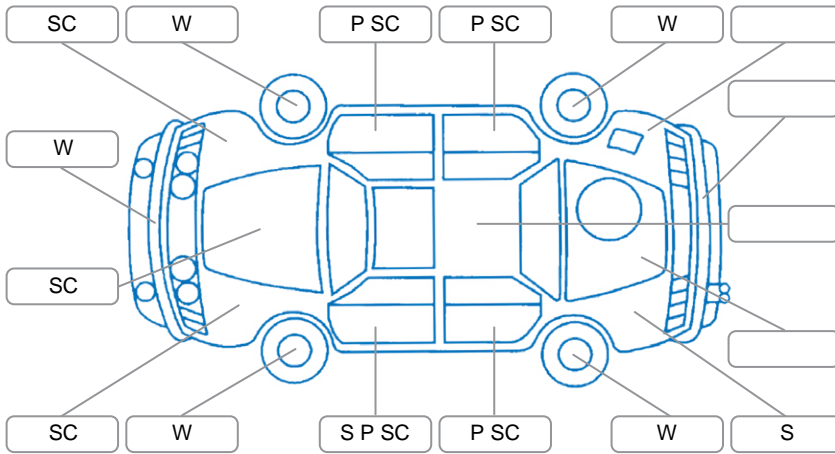

Report ID:	28,236,884	Version:	1
Created:	25 Jun 2026		

Make:	BMW	Model:	1 Series
Body Style:	Hatchback	Year:	2015
Rego No.:	NSD147	Rego Expiry:	07 Jun 2026
WoF Expiry:	24 Jun 2027	Odometer:	77,656 Kms
Good No.:	28236884	VIN:	WBA1A12020P869109
Next Service:	87,000 KMs	Service History:	No

**Key**  
 S = Scratch    R = Rust    C = Crack    \* = Decals    W = Significant scuffs  
 D = Dent    PT = Paint defect    P = Pin dent    SC = Stone Chips

Note: some defects and blemishes may not be displayed in the diagram