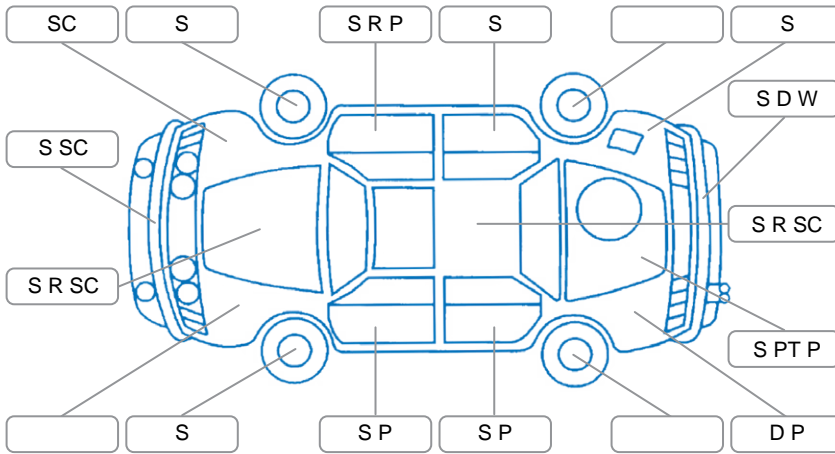

Report ID:	28,236,866	Version:	1
Created:	11 Jun 2026		

Make:	Mitsubishi	Model:	Delica
Body Style:	SUV	Year:	2003
Rego No.:	JFL974	Rego Expiry:	11 Jul 2026
WoF Expiry:	11 Sep 2026	Odometer:	243,271 Kms
Good No.:	28236866	VIN:	7AT0CJ0PX11900446
Next Service:	249,000km's	Service History:	No

Key

S = Scratch R = Rust C = Crack * = Decals W = Significant scuffs
 D = Dent PT = Paint defect P = Pin dent SC = Stone Chips

Note: some defects and blemishes may not be displayed in the diagram

Body Inspection Comments

Surface rust in engine bay, around top radiator support panel. Crack in left front indicator lens.

Conditions During Body Inspection

Dry

Under Carriage and Under Bonnet Inspection Comments

Radiator/coolant system needs a flush with new coolant. Oil leaks from engine. Underbody surface rust.