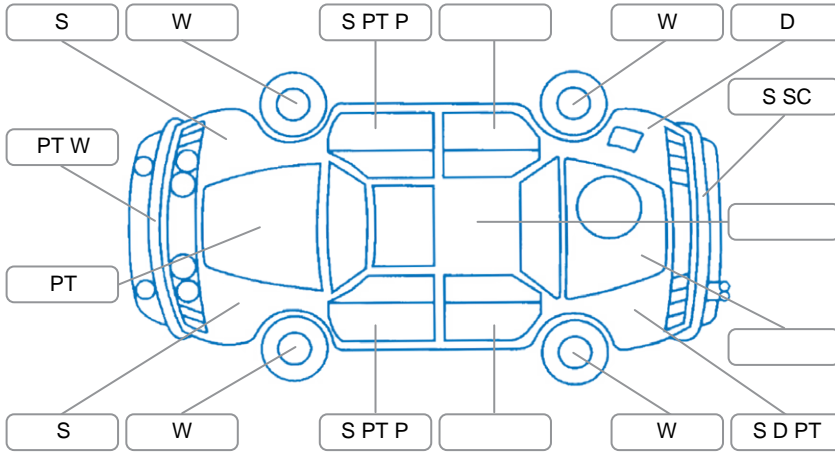

**Key**  
 S = Scratch    R = Rust    C = Crack    \* = Decals    W = Significant scuffs  
 D = Dent    PT = Paint defect    P = Pin dent    SC = Stone Chips

Note: some defects and blemishes may not be displayed in the diagram

### Body Inspection Comments

R/F monsoon shield damaged.  
 Windscreen rubber seal damaged.  
 Windscreen has chips outside critical vision area.

Conditions During Body Inspection    Dry

### Under Carriage and Under Bonnet Inspection Comments

Front wheel drive.  
 Oil leak underside.  
 Slight surface rust underside.