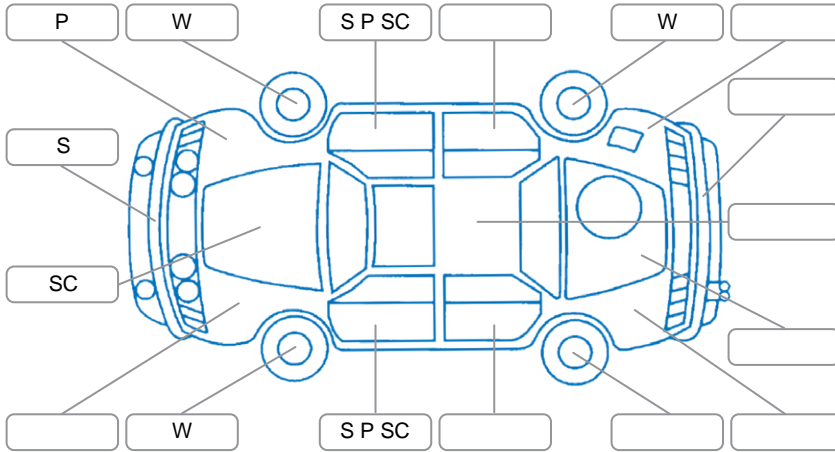

Key

S = Scratch R = Rust C = Crack * = Decals W = Significant scuffs
 D = Dent PT = Paint defect P = Pin dent SC = Stone Chips

Note: some defects and blemishes may not be displayed in the diagram

Body Inspection Comments

Conditions During Body Inspection: Dry

Under Carriage and Under Bonnet Inspection Comments

Rear wheel drive.
Freshly serviced.

Interior Comments

Seats:	Average
Carpets:	Average
Panels:	Average
Dashboard:	Average