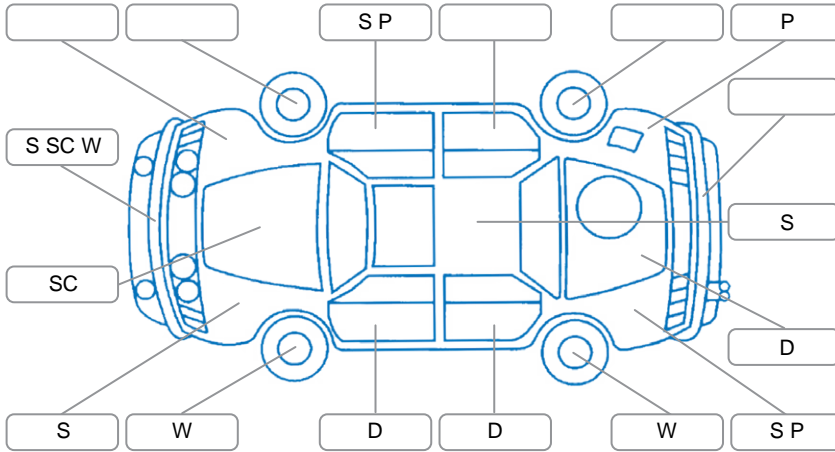

Key

S = Scratch R = Rust C = Crack * = Decals W = Significant scuffs
 D = Dent PT = Paint defect P = Pin dent SC = Stone Chips

Note: some defects and blemishes may not be displayed in the diagram

Body Inspection Comments

Conditions During Body Inspection: Dry

Under Carriage and Under Bonnet Inspection Comments

2WD
 Engine oil weep

Interior Comments

Seats:	Good
Carpets:	Good
Panels:	Good
Dashboard:	Good

General Comments

Road Conditions During Test Drive	Dry	
Engine Timing Mechanism	Timing Chain	
Evidence of Cam Belt Replacement	<input type="checkbox"/> Yes <input type="checkbox"/> No	Kms
Inspected by:	Hoani Saunders	
Published by:	Mathew Green	
Inspection Date:	08 Jun 2026	