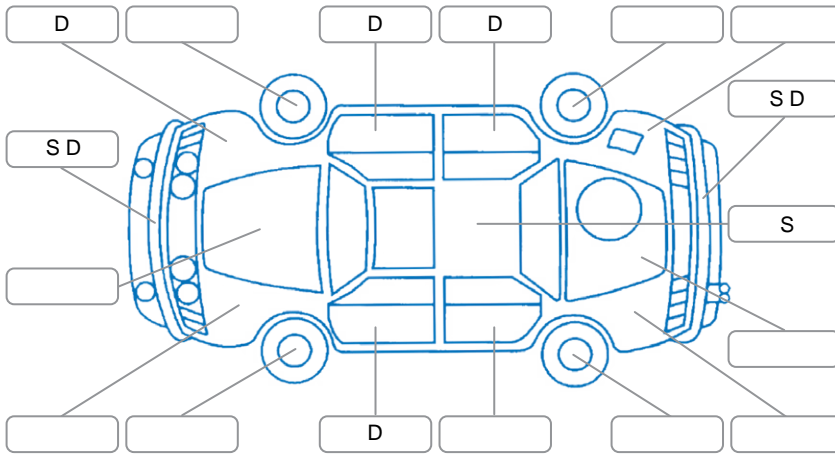

Key

S = Scratch R = Rust C = Crack * = Decals W = Significant scuffs
 D = Dent PT = Paint defect P = Pin dent SC = Stone Chips

Note: some defects and blemishes may not be displayed in the diagram

Body Inspection Comments

Carpet torn, L trans axle seal leak, engine oil leak,

Conditions During Body Inspection

Wet

Under Carriage and Under Bonnet Inspection Comments

Interior Comments

Seats:	Average
Carpets:	Average
Panels:	Average
Dashboard:	Average