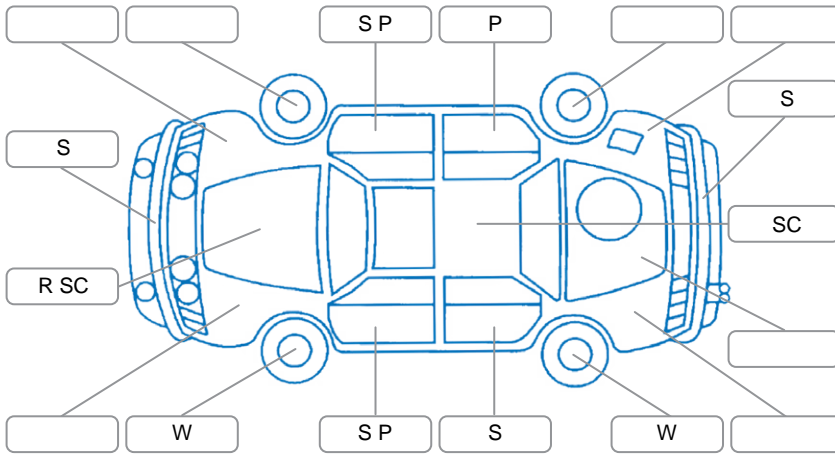

Report ID:	28,236,752	Version:	1
Created:	07 Jun 2026		

Make:	Nissan	Model:	Tiida
Body Style:	Hatchback	Year:	2007
Rego No.:	DYD809	Rego Expiry:	30 Jun 2026
WoF Expiry:	29 Jun 2026	Odometer:	185,054 Kms
Good No.:	28236752	VIN:	JN1FBAC11A0007721
Next Service:		Service History:	No

Key
 S = Scratch R = Rust C = Crack * = Decals W = Significant scuffs
 D = Dent PT = Paint defect P = Pin dent SC = Stone Chips

Note: some defects and blemishes may not be displayed in the diagram

Body Inspection Comments

Underbody oxidation

Conditions During Body Inspection

Under Carriage and Under Bonnet Inspection Comments

Interior Comments

Seats:	Average
Carpets:	Average
Panels:	Good
Dashboard:	Good

General Comments

Left front park light out
 Passengers front window slow to operate