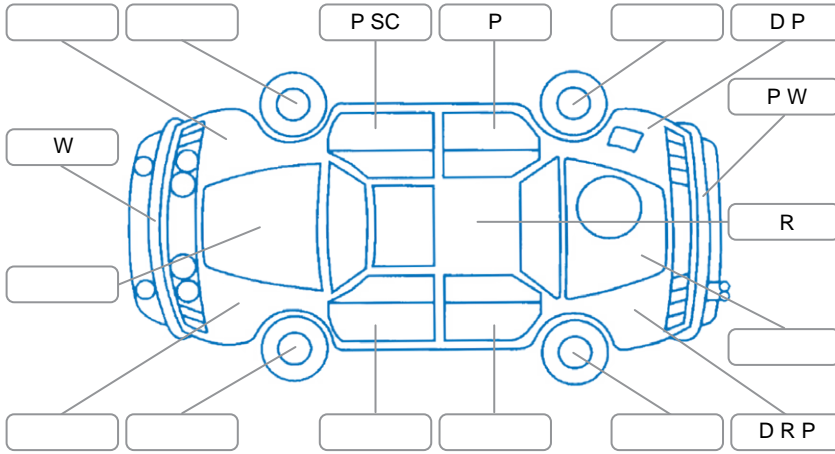

Report ID:	28,236,723	Version:	2
Created:	10 Jun 2026		

Make:	Mitsubishi	Model:	Triton
Body Style:	Utility	Year:	2021
Rego No.:	NHZ26	Rego Expiry:	09 Feb 2027
WoF Expiry:	26 Mar 2027	Odometer:	106,671 Kms
Good No.:	28236723	VIN:	MMAJLKK10MH005102
Next Service:	109818	Service History:	Yes

**Key**

S = Scratch    R = Rust    C = Crack    \* = Decals    W = Significant scuffs  
 D = Dent    PT = Paint defect    P = Pin dent    SC = Stone Chips

Note: some defects and blemishes may not be displayed in the diagram