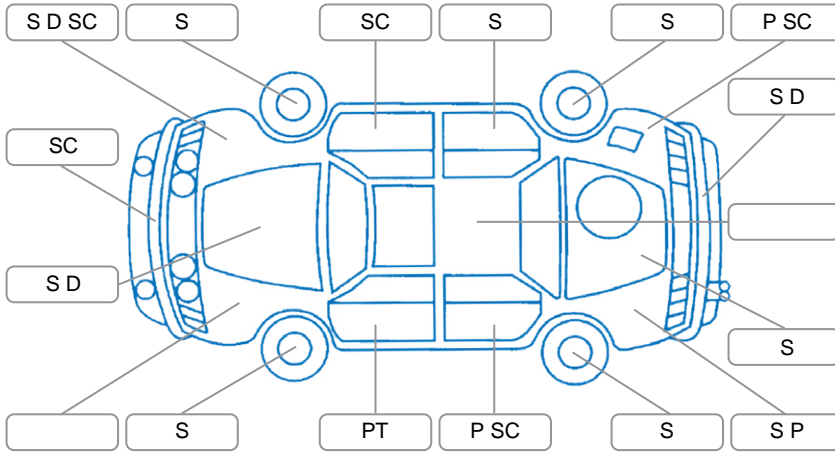

Report ID:	28,236,706	Version:	1
Created:	08 Jun 2026		

Make:	Holden	Model:	Cruze
Body Style:	Hatchback	Year:	2013
Rego No.:	HSD431	Rego Expiry:	01 Nov 2026
WoF Expiry:	13 May 2026	Odometer:	178,870 Kms
Good No.:	28236706	VIN:	6G1PD6E81DL813996
Next Service:	178870 Kms	Service History:	No

**Key**  
 S = Scratch    R = Rust    C = Crack    \* = Decals    W = Significant scuffs  
 D = Dent    PT = Paint defect    P = Pin dent    SC = Stone Chips

Note: some defects and blemishes may not be displayed in the diagram

### Body Inspection Comments

Minor windscreen chips. Mirror surrounds faded.

Conditions During Body Inspection: Dry